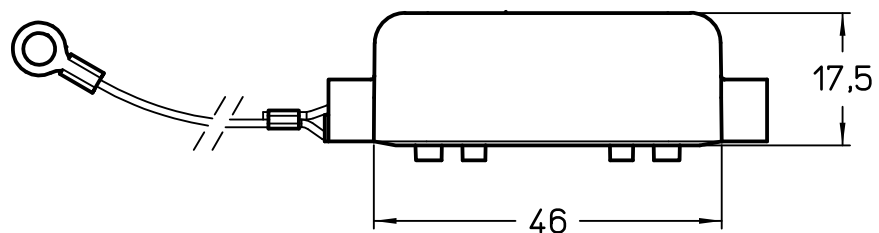

1

2

3

	Dimensions in mm
Original Size A4	
Date 18/02/22	
Sign. G. Renna	

Simplified representation with dimensions without tolerance

TCHC 24
Insulated cover, size "104.27", with 4 pegs, with eyelet

Scale
1:1